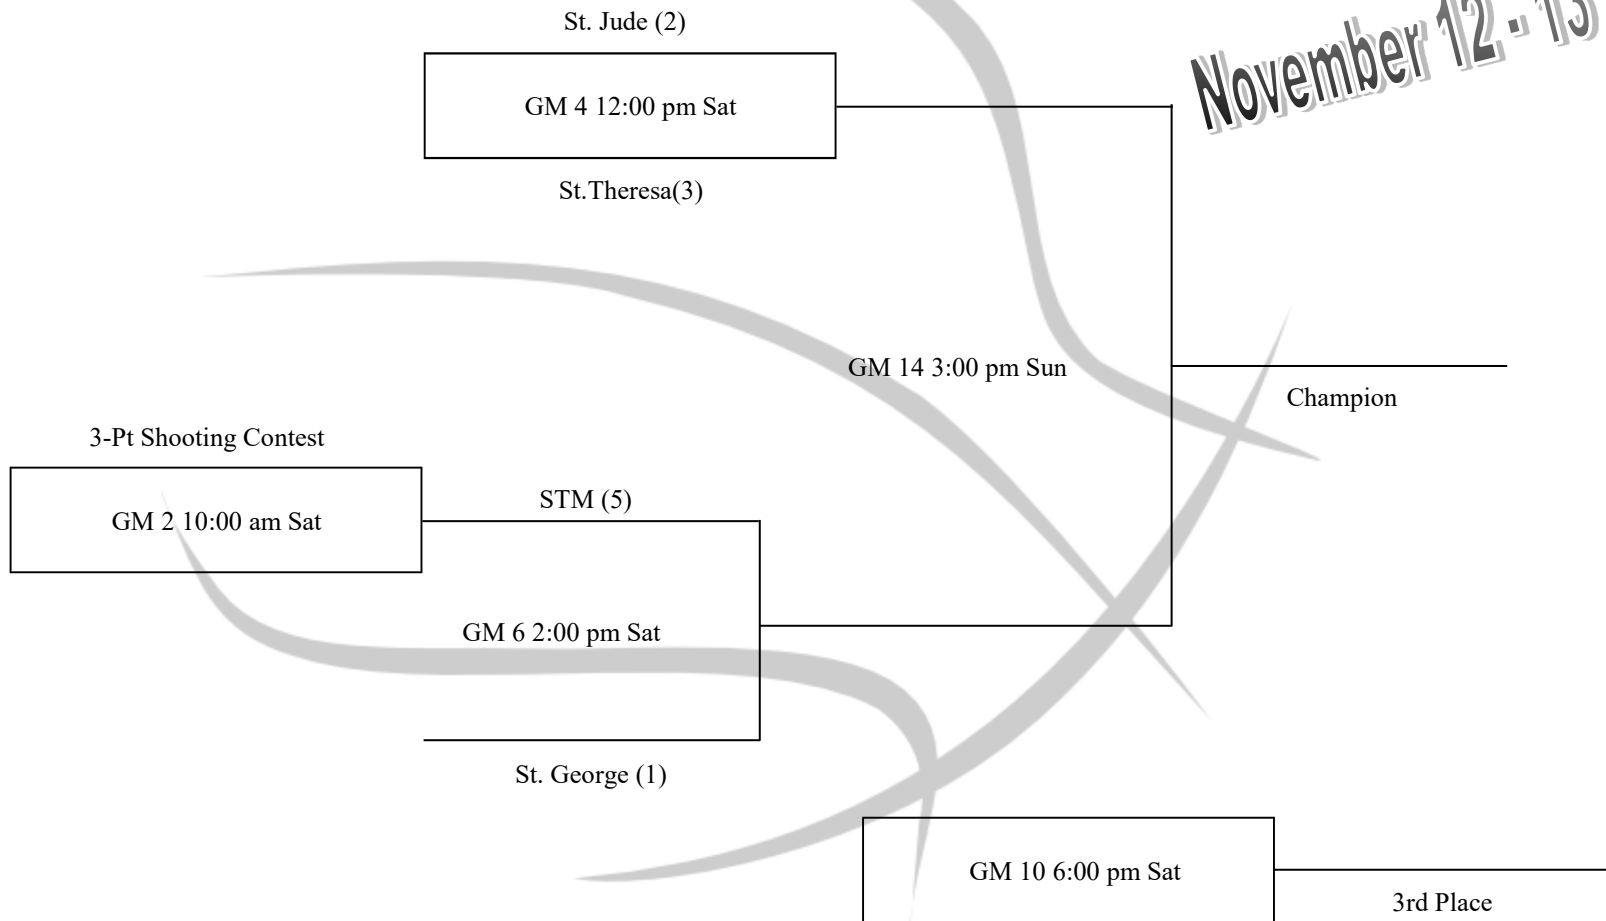

St. Michael 6th Grade Bracket

November 12 - 13

St. Michael 7th Grade Bracket

November 12-13

St. Michael 8th Grade Bracket

November 12-13