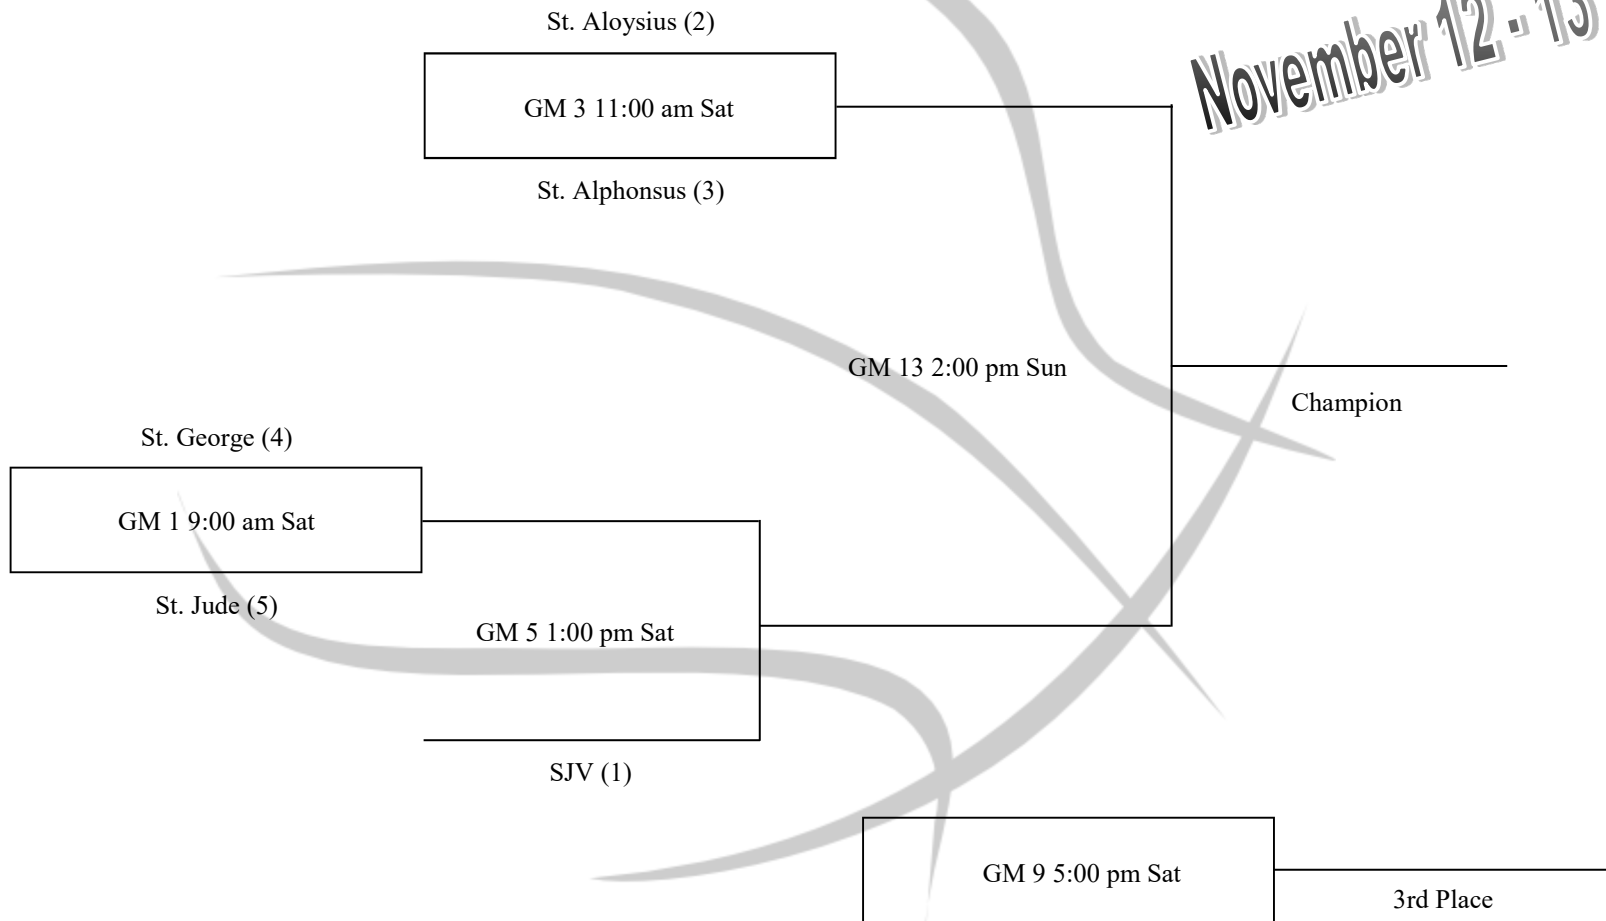

St. Michael 6th Grade Bracket

November 12 - 13

St. Michael 7th Grade Bracket

November 12-13

St. Michael 8th Grade Bracket

November 12-13