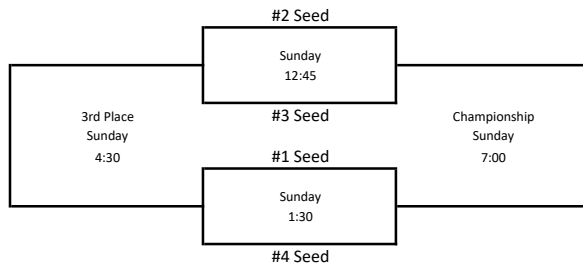

6th Grade Bracket

Teams are seeded based on the following criteria:

- a) Overall pool play record
- b) Head-to-head record
- c) Least points allowed
- d) Free throw percentage
- e) Coin toss

7th Grade Bracket

8th Grade Bracket