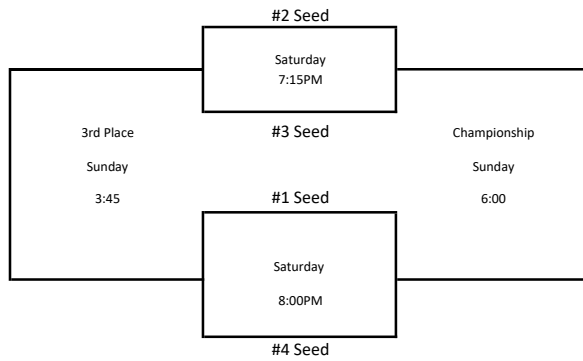

6th Grade Bracket

Teams are seeded based on the following criteria:

- a) Overall pool play record
- b) Head-to-head record
- c) Least points allowed
- d) Free throw percentage
- e) Coin toss

7th Grade Bracket

8th Grade Bracket